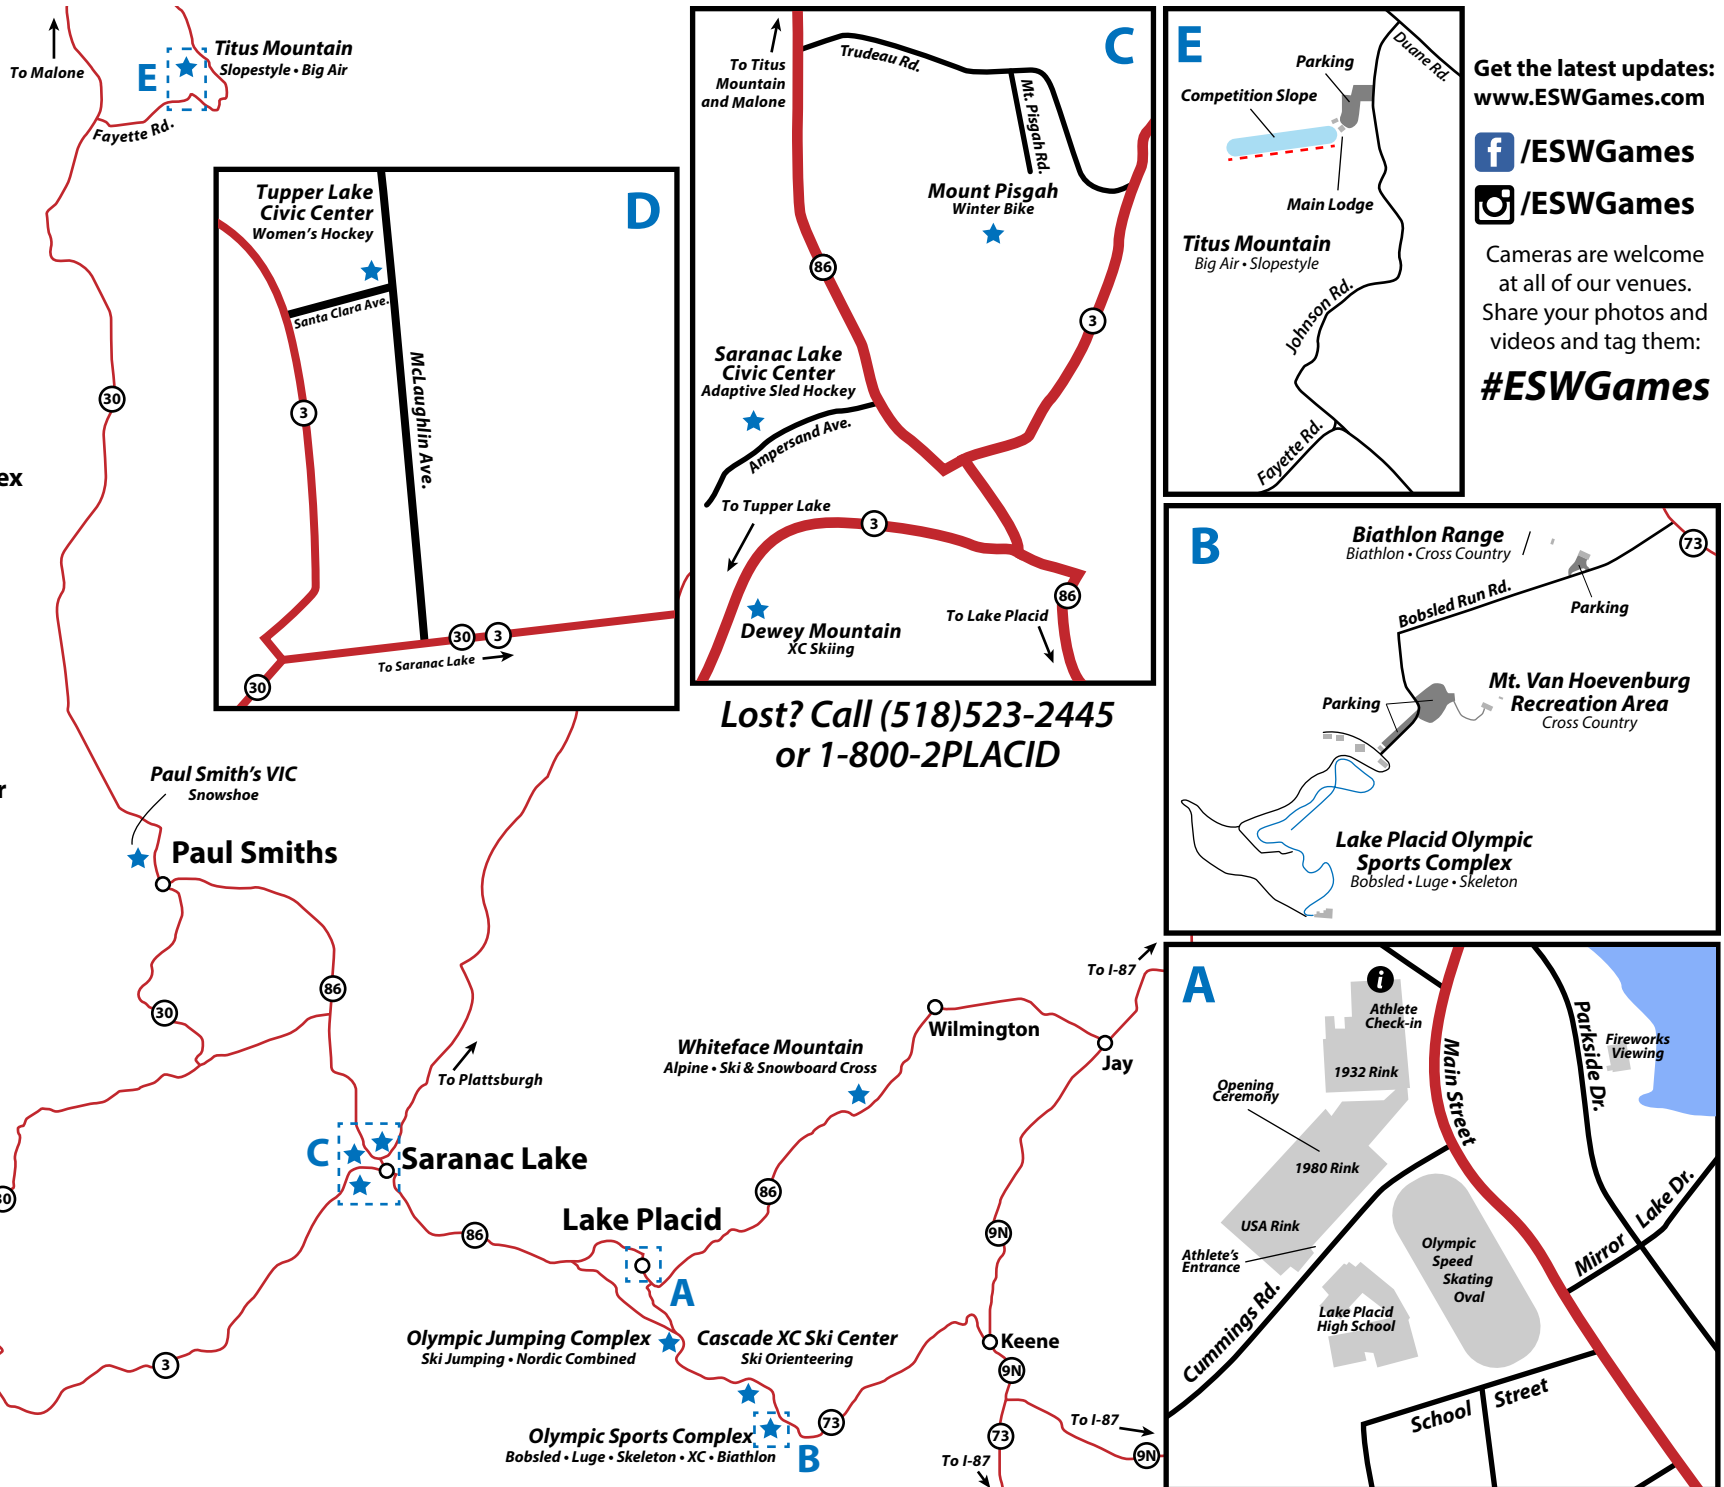

**Olympic Jumping Complex**  
5486 Cascade Rd.  
Lake Placid, NY 12946

**Olympic Sports Complex**  
220 Bob Run Rd.  
Lake Placid, NY 12946

**Paul Smith's VIC**  
8023 NY-30  
Paul Smiths, NY 12970

**Saranac Lake Civic Center**  
225 Ampersand Ave.  
Saranac Lake, NY 12983

**Titus Mountain**  
215 Johnson Rd.  
Malone, NY 12953

**Tupper Lake Civic Center**  
31 Santa Clara Ave.  
Tupper Lake, NY 12986

**Whiteface Mountain**  
5021 Rte 86  
Wilmington, NY 12997

**Tupper Lake**